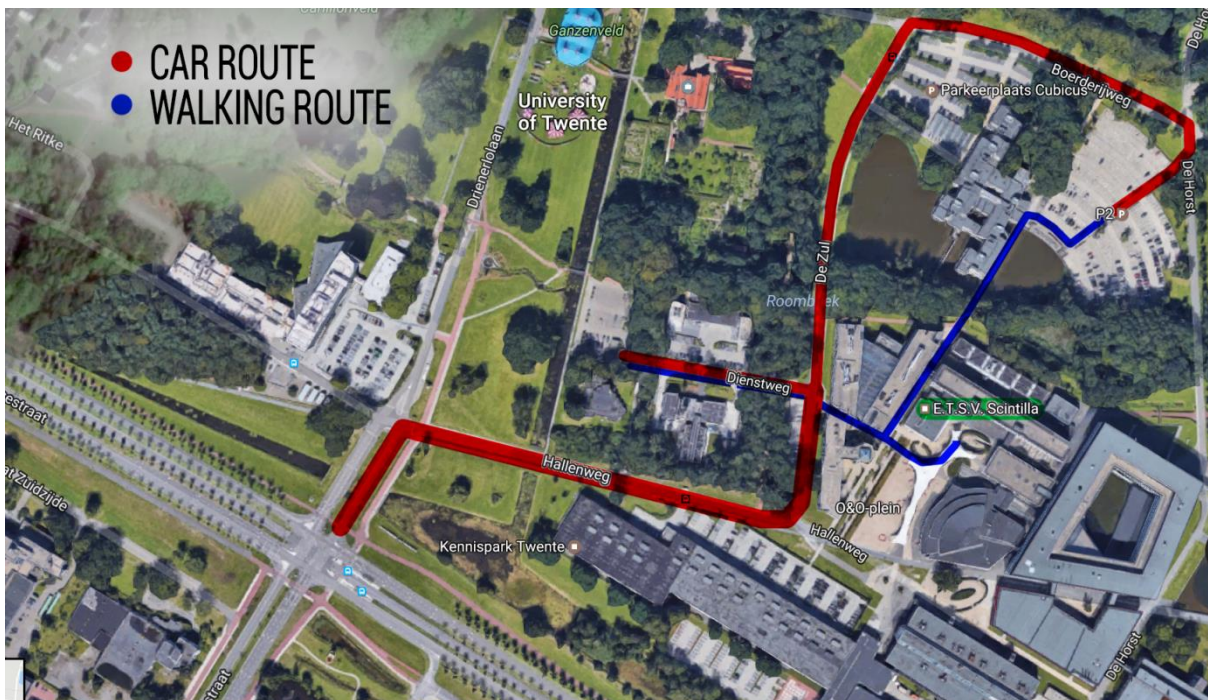

Route description

Visitor address:

E.T.S.V. Scintilla

Campus Universiteit Twente

Zilverling E-204 (building 11)

Enschede

tel.: 053-489 2810

E.T.S.V. Scintilla is located in the "Zilverling" building (building 11) of the University of Twente). You can reach the University of Twente through the route available at: <http://www.universiteitwente.nl/contact/routeeng>.

After your arrival at the campus, turn right at the Hallenweg. As the road veers left and turns into De Zul, just stay on the road by turning left. Then, after a few meters, turn first left to the Dienstweg and go straight ahead to the parking. Walk back on the same road, walk between the buildings "Ravelijn" (left) and "Citadel" (right). Cross the bridge and turn left, the "Zilverling" building is right in front of you. Another option is to continue on De Zul and following P2 (by turning right at the end of de Zul). The first right again will result in a large parking lot. Walk by following the Cubicus over the water, and turn left in front of the Ravelijn.

E.T.S.V. Scintilla is located on the first floor of the Educafe in room E-204. You will reach the Educafe by going to the left (in front of the porter's lodge) after entering the "Zilverling" building.